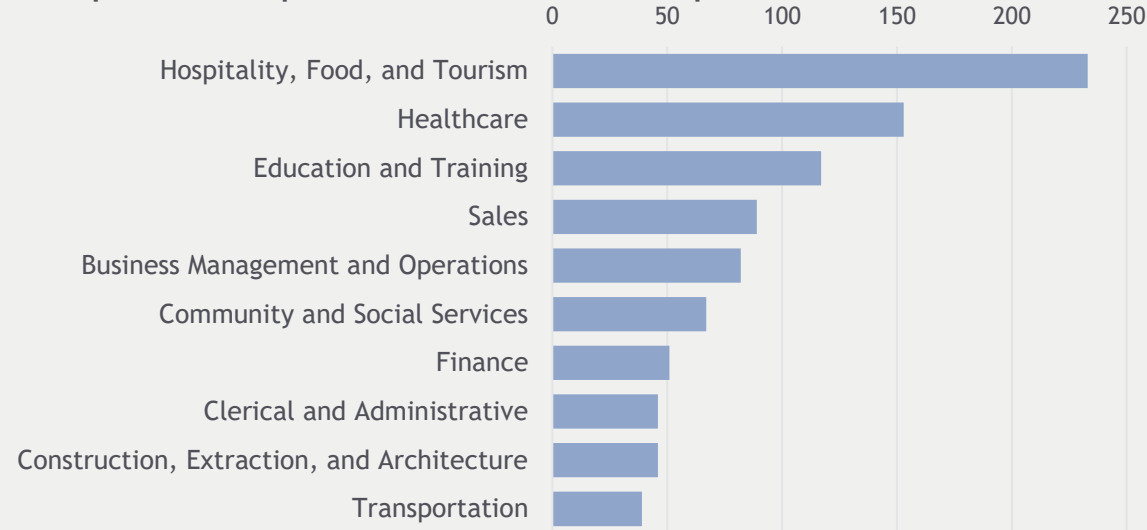

Restaurant
Operation
Food Safety
Metal Health
Housekeeping
Warehousing

Top Employers

In total there were 305 employers recruiting between August and October 2024 in Greater Lincolnshire.

Employers recruiting directly

NHS
Outcomes First
Rutland CC
Oakham School
Aramark

Employment Agencies

Ess
Mana Resourcing
First Contact Chefs
Rise Technical
Hays

Top 10 Occupations - Career Groups

Largest Industries

28% (327) of all vacancies listed were via employment agencies and staffing companies. This graph excludes those vacancies.