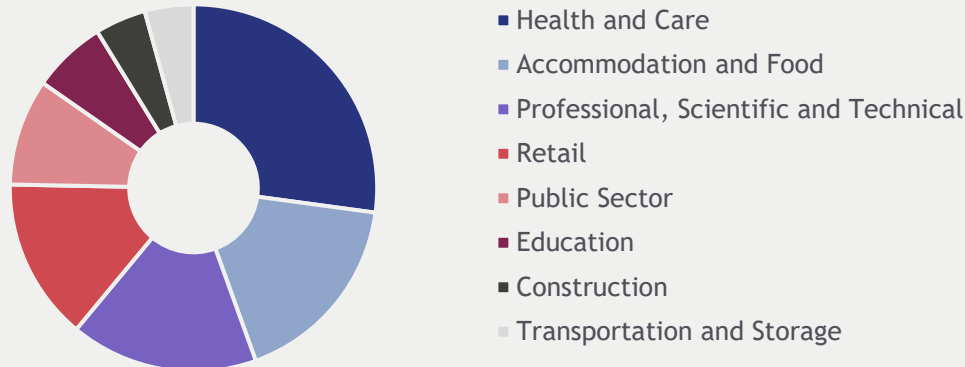

Restaurant
Operation
Food Safety
Metal Health
Housekeeping
Warehousing

Top Employers

In total there were 305 employers recruiting between August and October 2024 in Greater Lincolnshire.

Employers recruiting directly

Average pay

Of jobs Advertised April 2024

£30,400

Min: £11k - Max £75k

Hourly pay range of top 5 most advertised occupations

Chef: £11-13
Care Assistant: £11-12
Cleaners: £10-12
Warehouse Operatives: £11-£14
Distribution Clerk: £12-£15